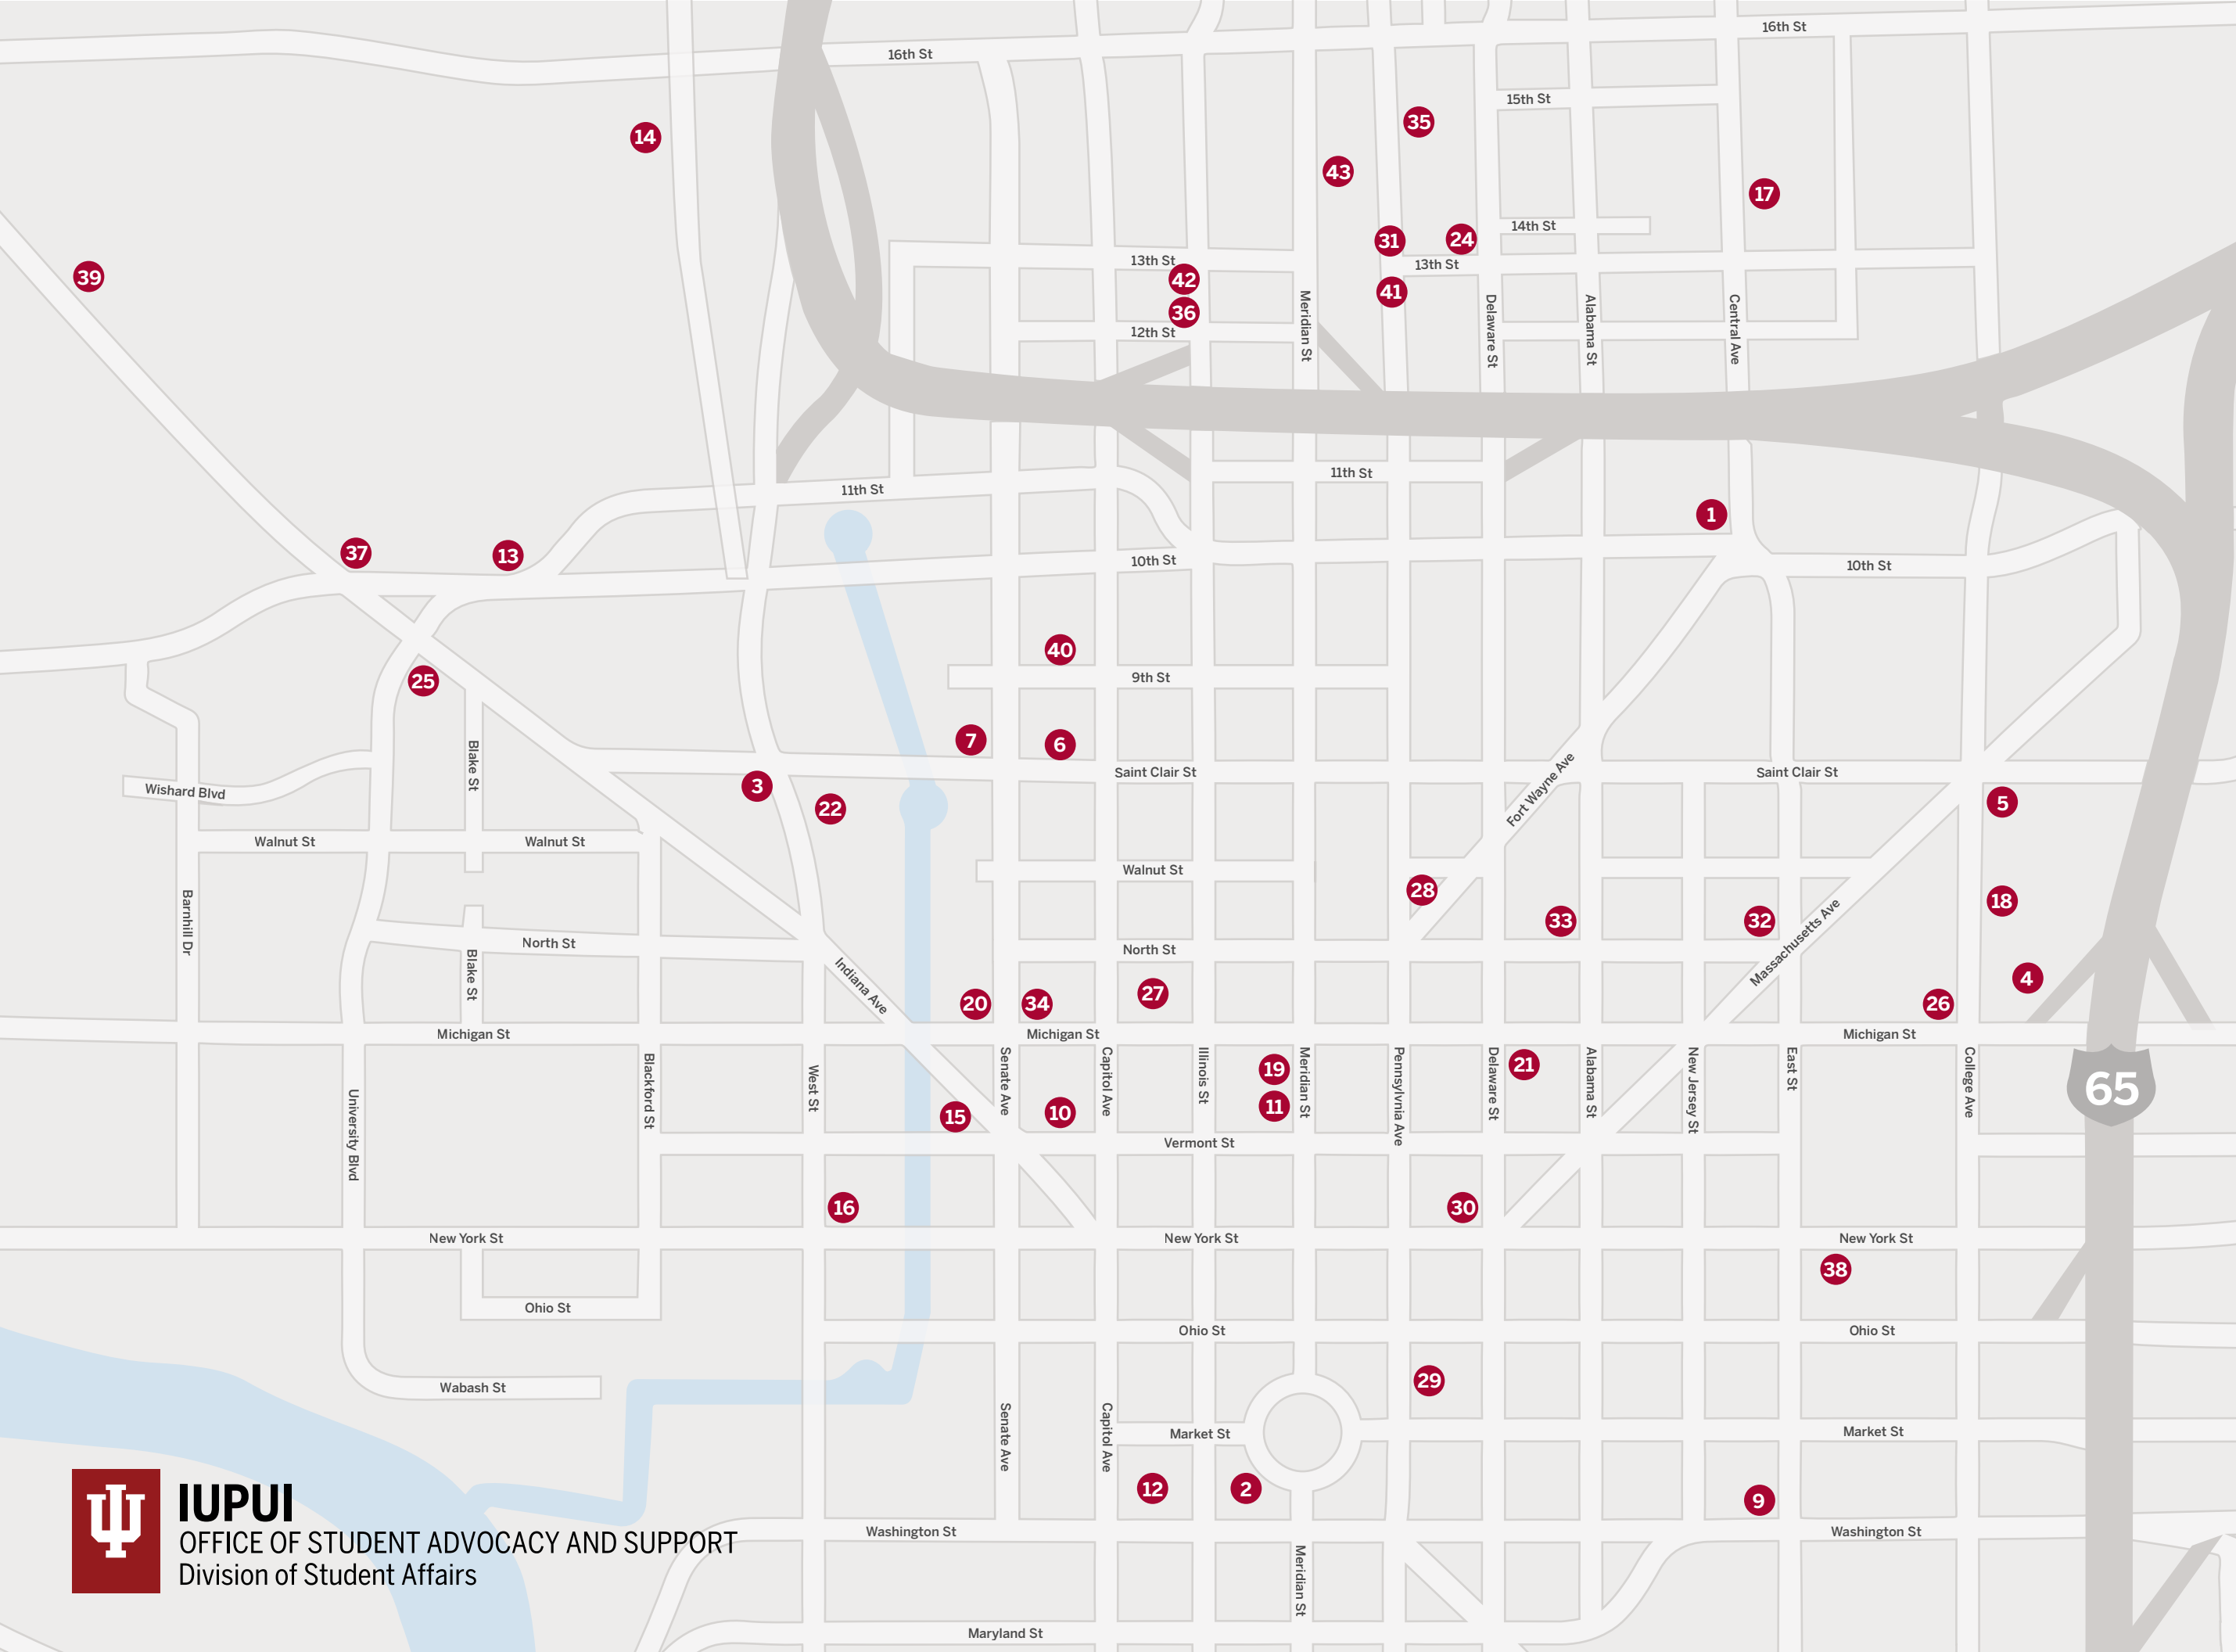

Properties Within Two Miles of the IUPUI Campus

- 1** 1010 Central Apartments
- 2** 26 West Apartments
- 3** 632 MLK Apartments
- 4** 707 North Apartments
- 5** 747 Apartments
- 6** 800 Cap Apartments
- 7** 9 on Canal
- 8** Annex on 10th (NOT ON MAP)
- 9** Artistry
- 10** Axis
- 11** Blacherne Apartments
- 12** Block Apartments
- 13** Campus Apartments
- 14** Campus Townhomes
- 15** Canal Overlook Apartments
- 16** Canal Square Apartments
- 17** Chelsea Manor Apartments
- 18** Circa Apartments
- 19** Continental Towers
- 20** Cosmopolitan on the Canal
- 21** Dartmouth
- 22** Gardens of Canal Court
- 23** Harding Street Lofts (NOT ON MAP)
- 24** Indy Flats Apartments
- 25** Lockefield Gardens
- 26** Lockerbie Lofts
- 27** Lux on Capitol
- 28** McKay
- 29** Penn Street Tower
- 30** Pulliam Square Apartments
- 31** Raleigh
- 32** Richelieu Apartments
- 33** Riley Towers
- 34** Senate Manor Apartments
- 35** Spink
- 36** Stonegate Apartments
- 37** The Avenue
- 38** The Maxwell Apartments
- 39** The Tyler
- 40** Turnverein Apartments
- 41** Van Dyke
- 42** Victoria Apartments
- 43** Winterhouse